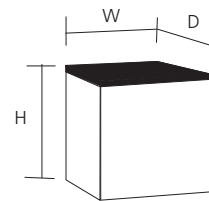

## Cube Ice

Full Cube - 12g (26.5 x 26.5 x 26 mm)  
Half Cube - 6g (13 x 26.5 x 26 mm)

### NB 193

Storage Capacity: 129 kg  
No Bin Top needed

### NB 393

Storage Capacity: 178 kg  
Bin Top CBT30EMCD needed

W x D x H mm  
558 x 610 x 609

# Dimension